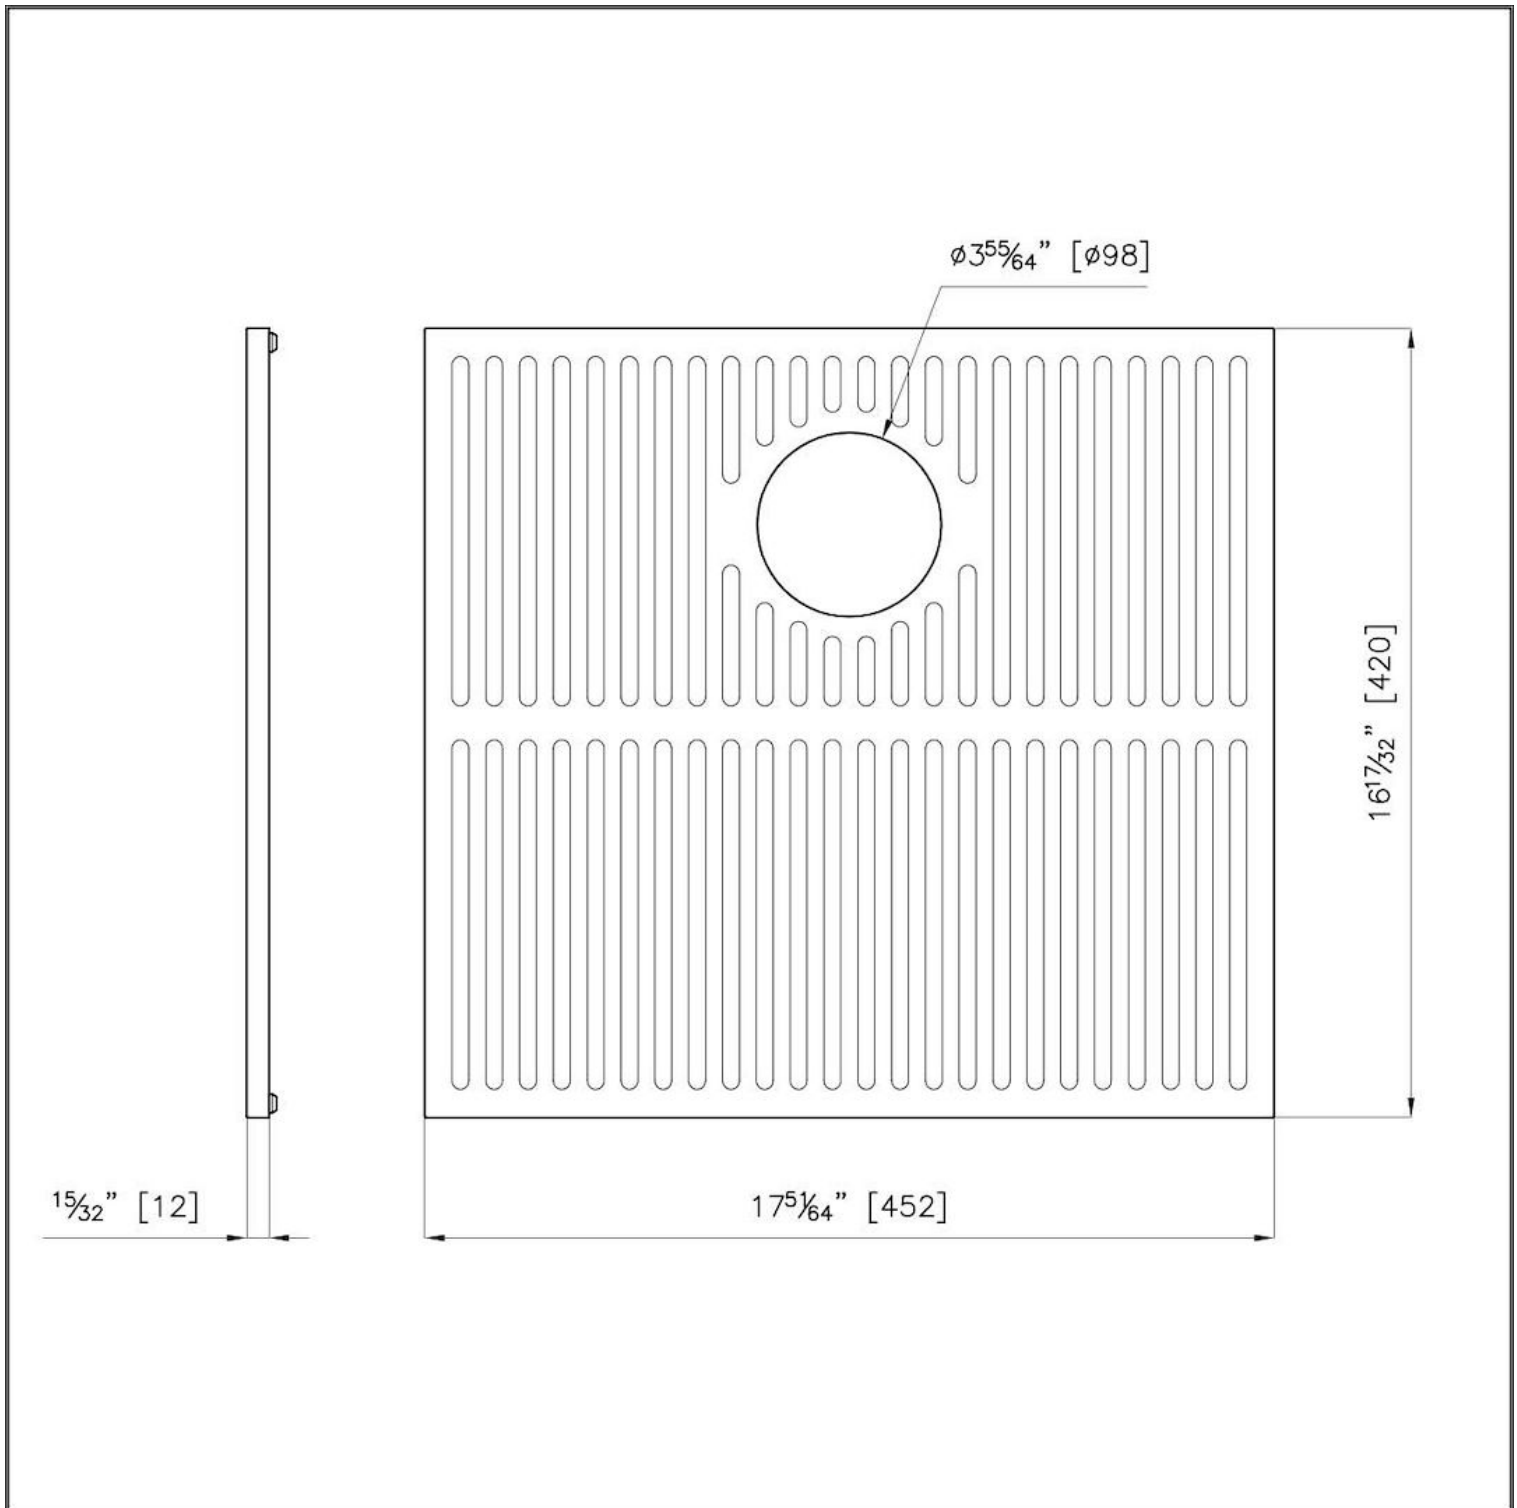

Canova Black grid

Accessories

Code: 8100 605

DETAILS

Material Foster Black Composit

Sink accessories Grill

Dimensions 45,2x42 cm
17 ⁵¹/₆₄"x16 ¹⁷/₃₂"

TECHNICAL DATA

RECOMMENDED PAIRINGS

Sink Canova 19" x 20" – U/M
1336 660

Sink Canova 26" x 20" – U/M
1338 660

Sink Canova 32" x 20" – U/M
1337 660

Sink Canova 35" x 20" – U/M
1339 660

Sink Canova 38" x 20" – U/M
1340 660